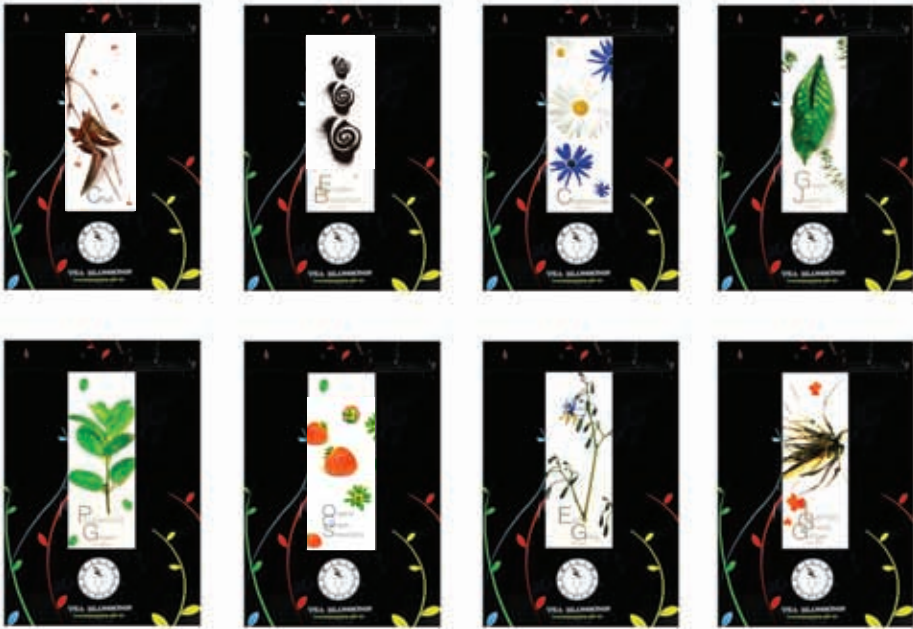

Organic Teas

Food Service & Retail